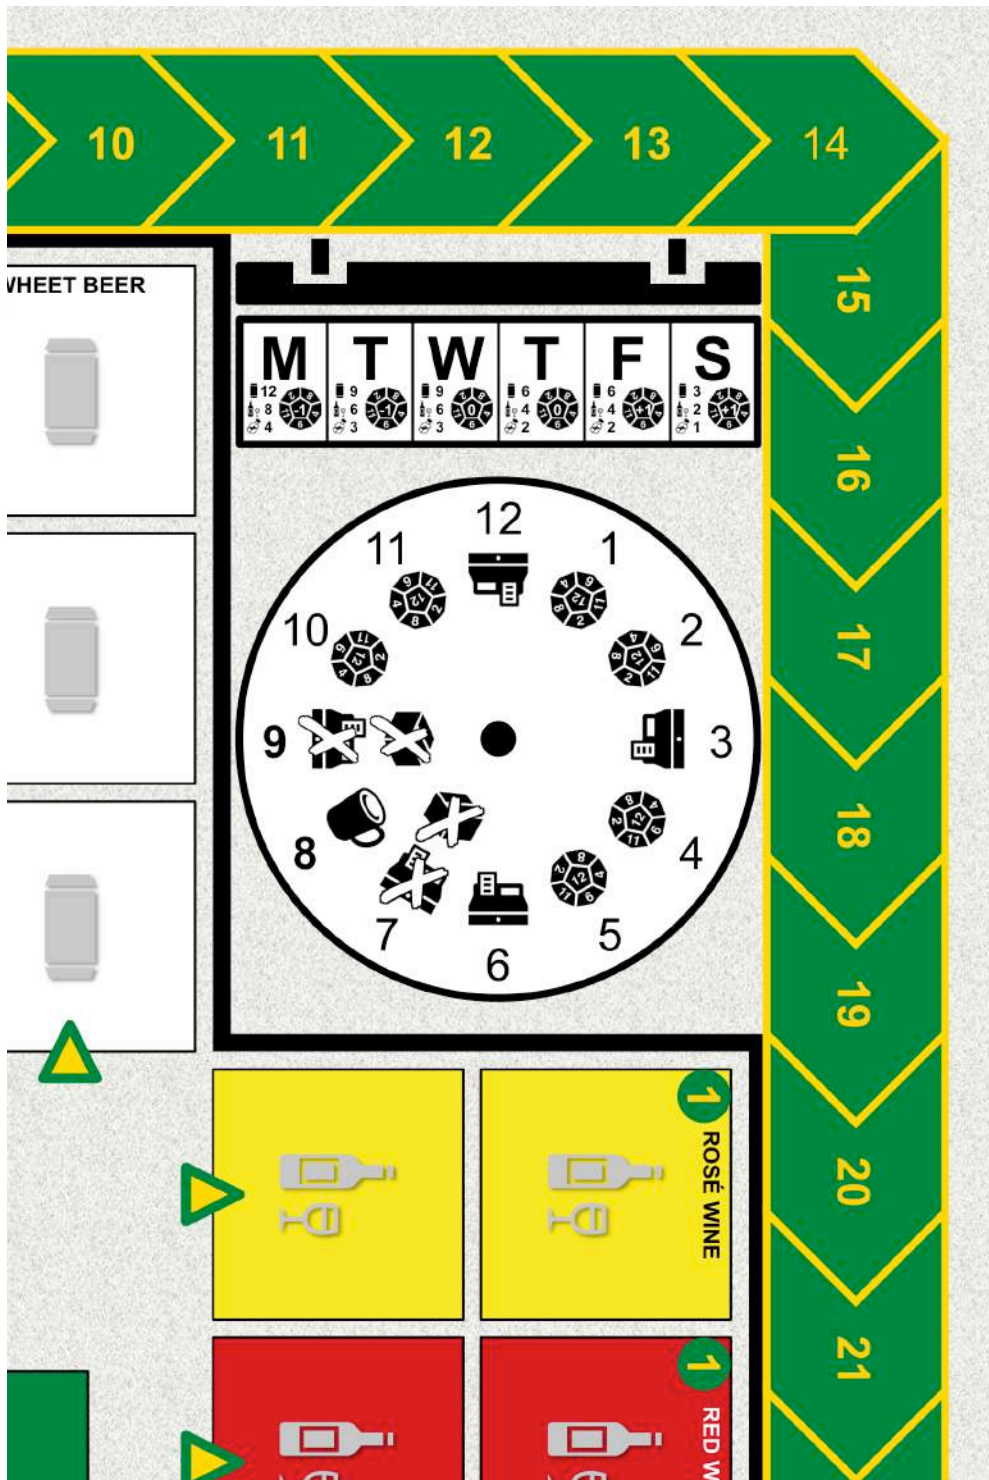

ON SHELF

Instructions

1. Print the following pages 2-7 single-sided and 8-17 double-sided on thick paper
 - 2-7: Game board (1)
 - 8-9: Job cards (7, print 1 set per player)
 - 10-17: Customer cards (60)
2. Cut out the components with a sharp knife or scissors.
3. Download the rules from <http://novasuecia.se/shelf/files/Shelf%20Rules.pdf>
4. Add suitable tokens
 - 5 pairs of player discs of different colors
 - 45 cubes and 5 drops of 5 different colors
 - 1 12-sided die, 1 cylinder and 1 stick
5. Enjoy your game!

STOCK

- ✓ 2 liquor/4 wine/8 beer to stock
- ✓ Max 1 item per color & place
- ✓ Take 1st customer in line
- ✓ Roll die (12 = spillage)

FILL

- ✓ Run 6 fills from buffer/stock
(beer=1, wine=2, liquor=3)
- ✓ Take 1st customer in line
- ✓ Roll die (12 = spillage)