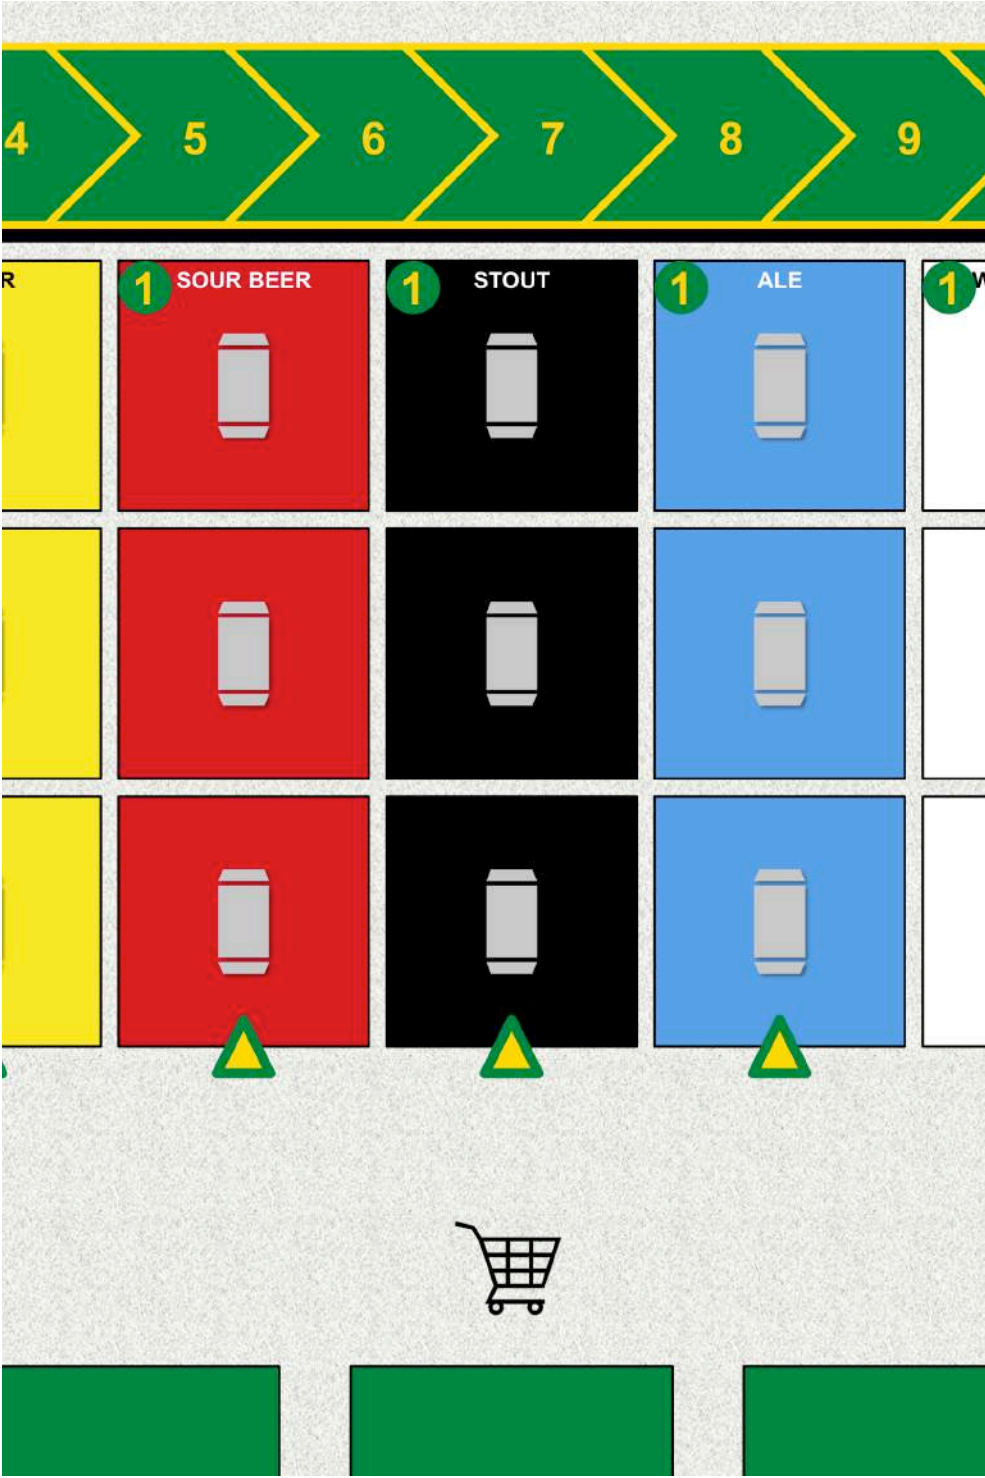

ON SHELF

Instructions

1. Print the following pages 2-7 single-sided and 8-17 double-sided on thick paper
 - 2-7: Game board (1)
 - 8-9: Job cards (7, print 1 set per player)
 - 10-17: Customer cards (60)
2. Cut out the components with a sharp knife or scissors.
3. Download the rules from <http://novasuecia.se/shelf/files/Shelf%20Rules.pdf>
4. Add suitable tokens
 - 5 pairs of player discs of different colors
 - 45 cubes and 5 drops of 5 different colors
 - 1 12-sided die, 1 cylinder and 1 stick
5. Enjoy your game!

STOCK

- ✓ 2 liquor/4 wine/8 beer to stock
- ✓ Max 1 item per color & place
- ✓ Take 1st customer in line
- ✓ Roll die (12 = spillage)

FILL

- ✓ Run 6 fills from buffer/stock
(beer=1, wine=2, liquor=3)
- ✓ Take 1st customer in line
- ✓ Roll die (12 = spillage)