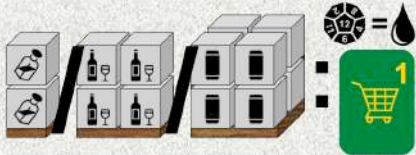

STOCK

- ✓ 2 liquor/4 wine/8 beer to stock
- ✓ Max 1 item per color & place
- ✓ Take 1st customer in line
- ✓ Roll die (12 = spillage)

FILL

- ✓ Run 6 fills from buffer/stock
(beer=1, wine=2, liquor=3)
- ✓ Take 1st customer in line
- ✓ Roll die (12 = spillage)