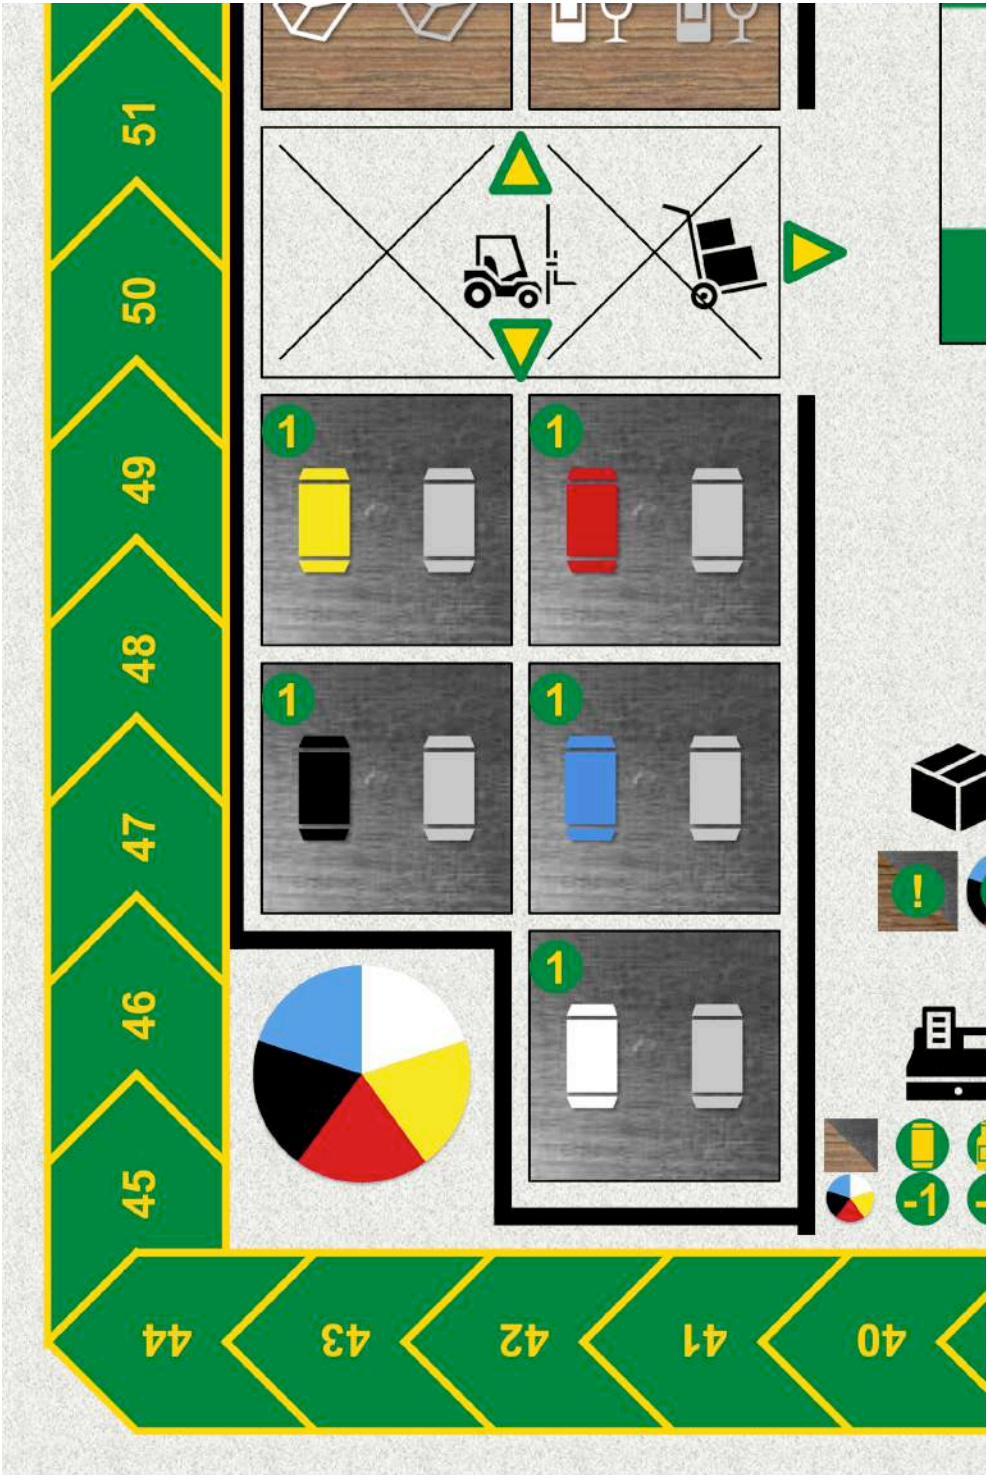

ON SHELF

Instructions

1. Print the following pages 2-7 single-sided and 8-17 double-sided on thick paper
 - 2-7: Game board (1)
 - 8-9: Job cards (7, print 1 set per player)
 - 10-17: Customer cards (60)
2. Cut out the components with a sharp knife or scissors.
3. Download the rules from <http://novasuecia.se/shelf/files/Shelf%20Rules.pdf>
4. Add suitable tokens
 - 5 pairs of player discs of different colors
 - 45 cubes and 5 drops of 5 different colors
 - 1 12-sided die, 1 cylinder and 1 stick
5. Enjoy your game!

STOCK

- ✓ 2 liquor/4 wine/8 beer to stock
- ✓ Max 1 item per color & place
- ✓ Take 1st customer in line
- ✓ Roll die (12 = spillage)

FILL

- ✓ Run 6 fills from buffer/stock
(beer=1, wine=2, liquor=3)
- ✓ Take 1st customer in line
- ✓ Roll die (12 = spillage)