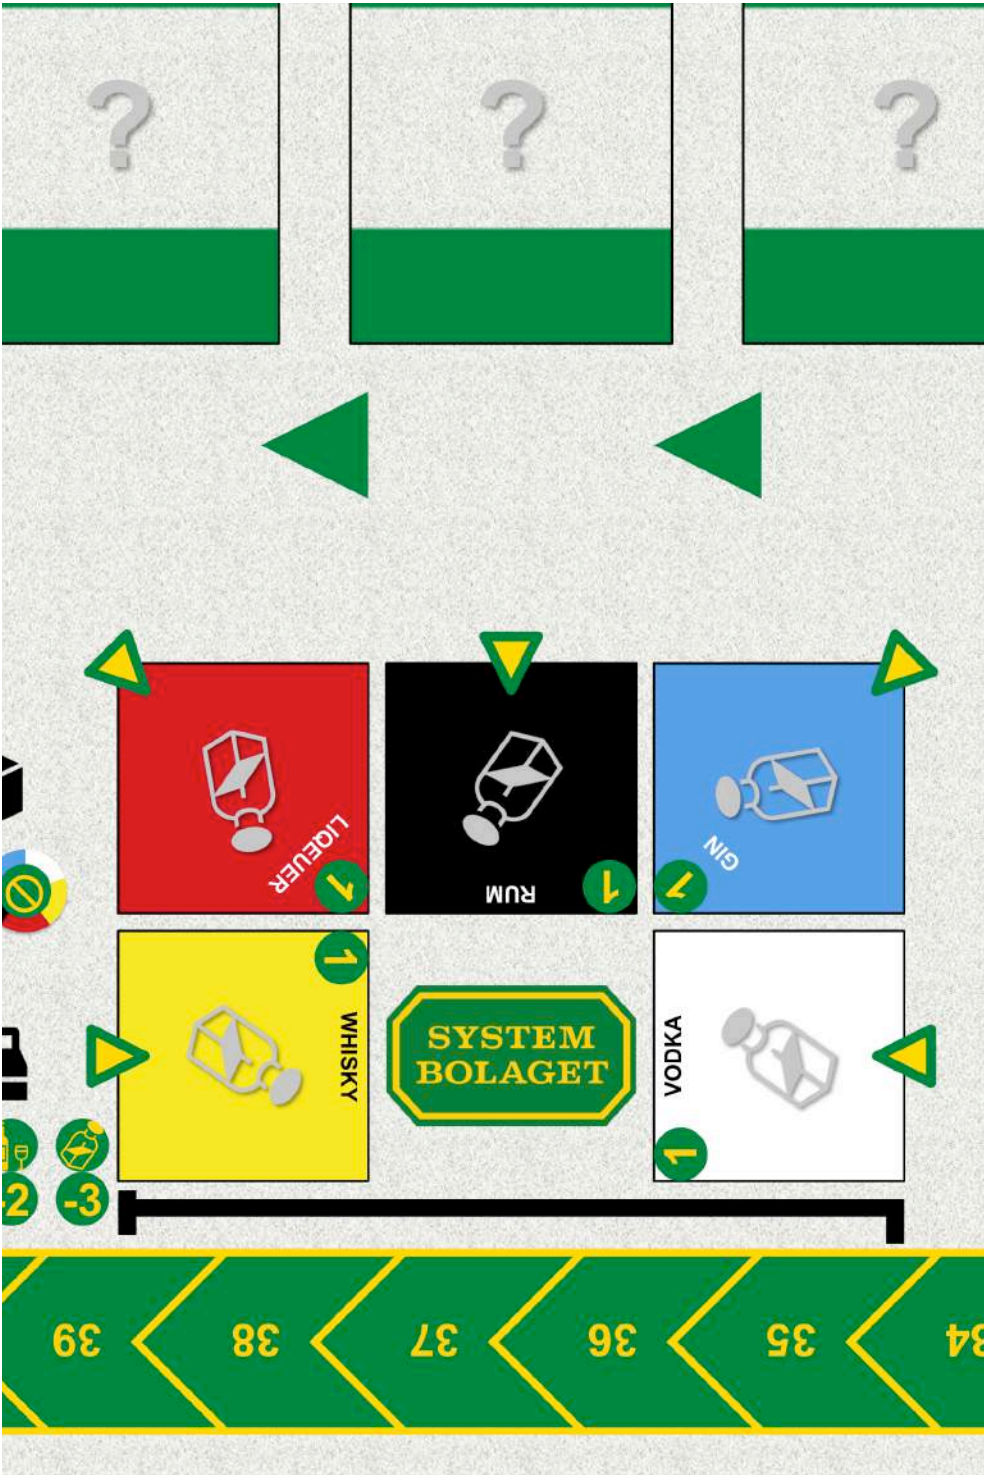

STOCK

- ✓ 2 liquor/4 wine/8 beer to stock
- ✓ Max 1 item per color & place
- ✓ Take 1st customer in line
- ✓ Roll die (12 = spillage)

FILL

- ✓ Run 6 fills from buffer/stock
(beer=1, wine=2, liquor=3)
- ✓ Take 1st customer in line
- ✓ Roll die (12 = spillage)