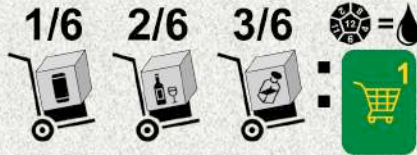

ON SHELF

Instructions

1. Print the following pages 2-7 single-sided and 8-17 double-sided on thick paper
 - 2-7: Game board (1)
 - 8-9: Job cards (7, print 1 set per player)
 - 10-17: Customer cards (60)
2. Cut out the components with a sharp knife or scissors.
3. Download the rules from <http://novasuecia.se/shelf/files/Shelf%20Rules.pdf>
4. Add suitable tokens
 - 5 pairs of player discs of different colors
 - 45 cubes and 5 drops of 5 different colors
 - 1 12-sided die, 1 cylinder and 1 stick
5. Enjoy your game!

STOCK

- ✓ 2 liquor/4 wine/8 beer to stock
- ✓ Max 1 item per color & place
- ✓ Take 1st customer in line
- ✓ Roll die (12 = spillage)

FILL

- ✓ Run 6 fills from buffer/stock
(beer=1, wine=2, liquor=3)
- ✓ Take 1st customer in line
- ✓ Roll die (12 = spillage)