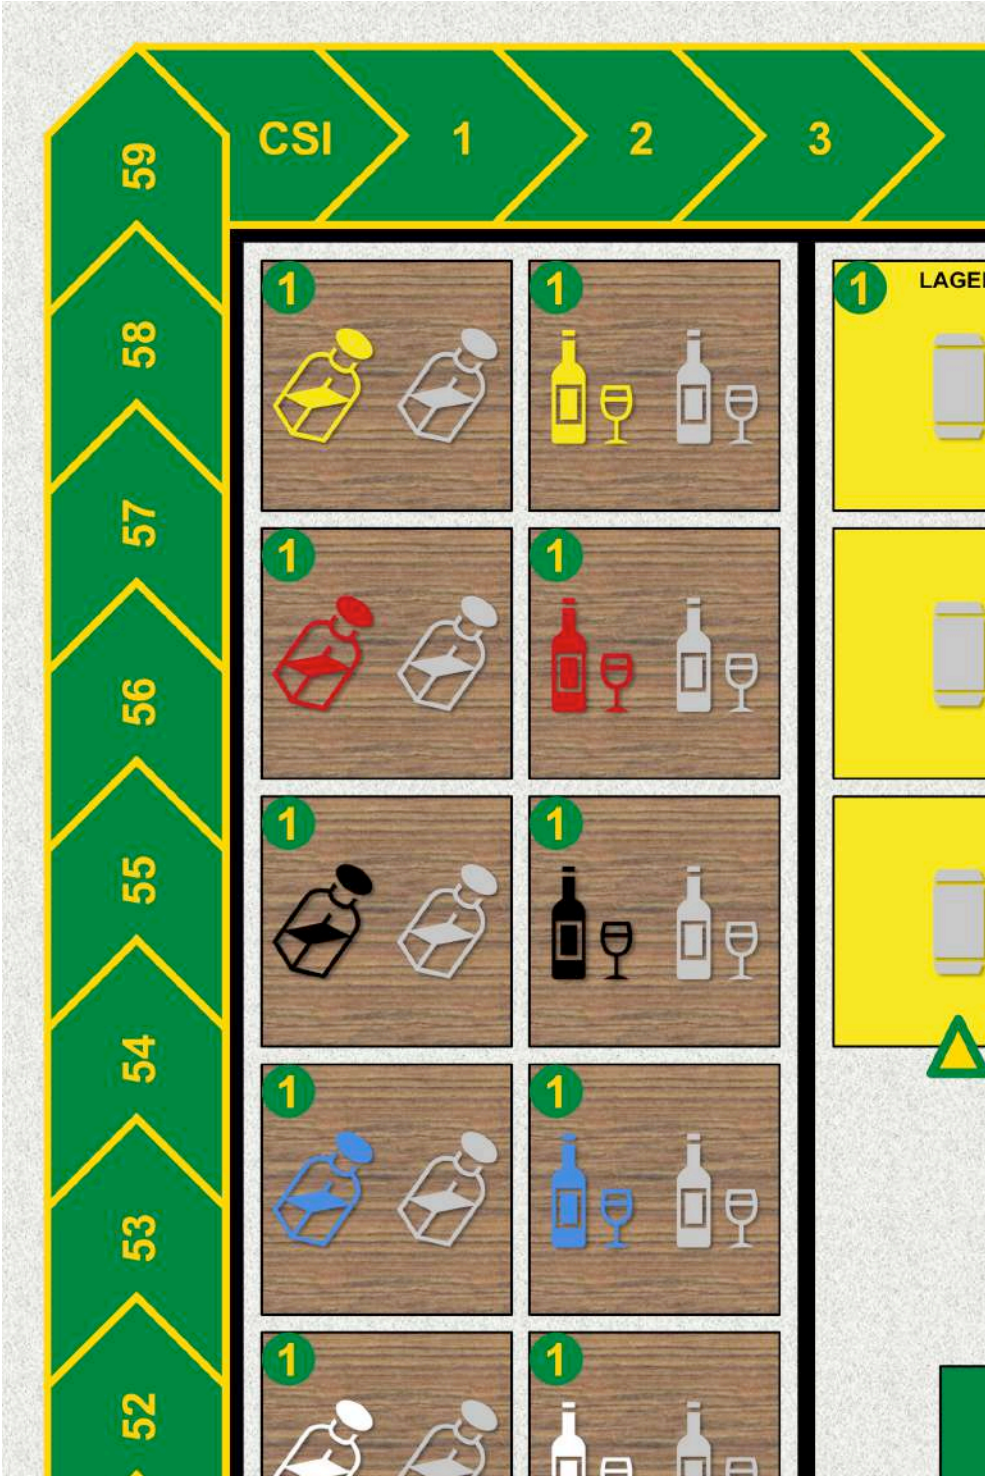

ON SHELF

Instructions

1. Print the following pages 2-7 single-sided and 8-17 double-sided on thick paper
 - 2-7: Game board (1)
 - 8-9: Job cards (7, print 1 set per player)
 - 10-17: Customer cards (60)
2. Cut out the components with a sharp knife or scissors.
3. Download the rules from <http://novasuecia.se/shelf/files/Shelf%20Rules.pdf>
4. Add suitable tokens
 - 5 pairs of player discs of different colors
 - 45 cubes and 5 drops of 5 different colors
 - 1 12-sided die, 1 cylinder and 1 stick
5. Enjoy your game!

STOCK

- ✓ 2 liquor/4 wine/8 beer to stock
- ✓ Max 1 item per color & place
- ✓ Take 1st customer in line
- ✓ Roll die (12 = spillage)

FILL

- ✓ Run 6 fills from buffer/stock
(beer=1, wine=2, liquor=3)
- ✓ Take 1st customer in line
- ✓ Roll die (12 = spillage)