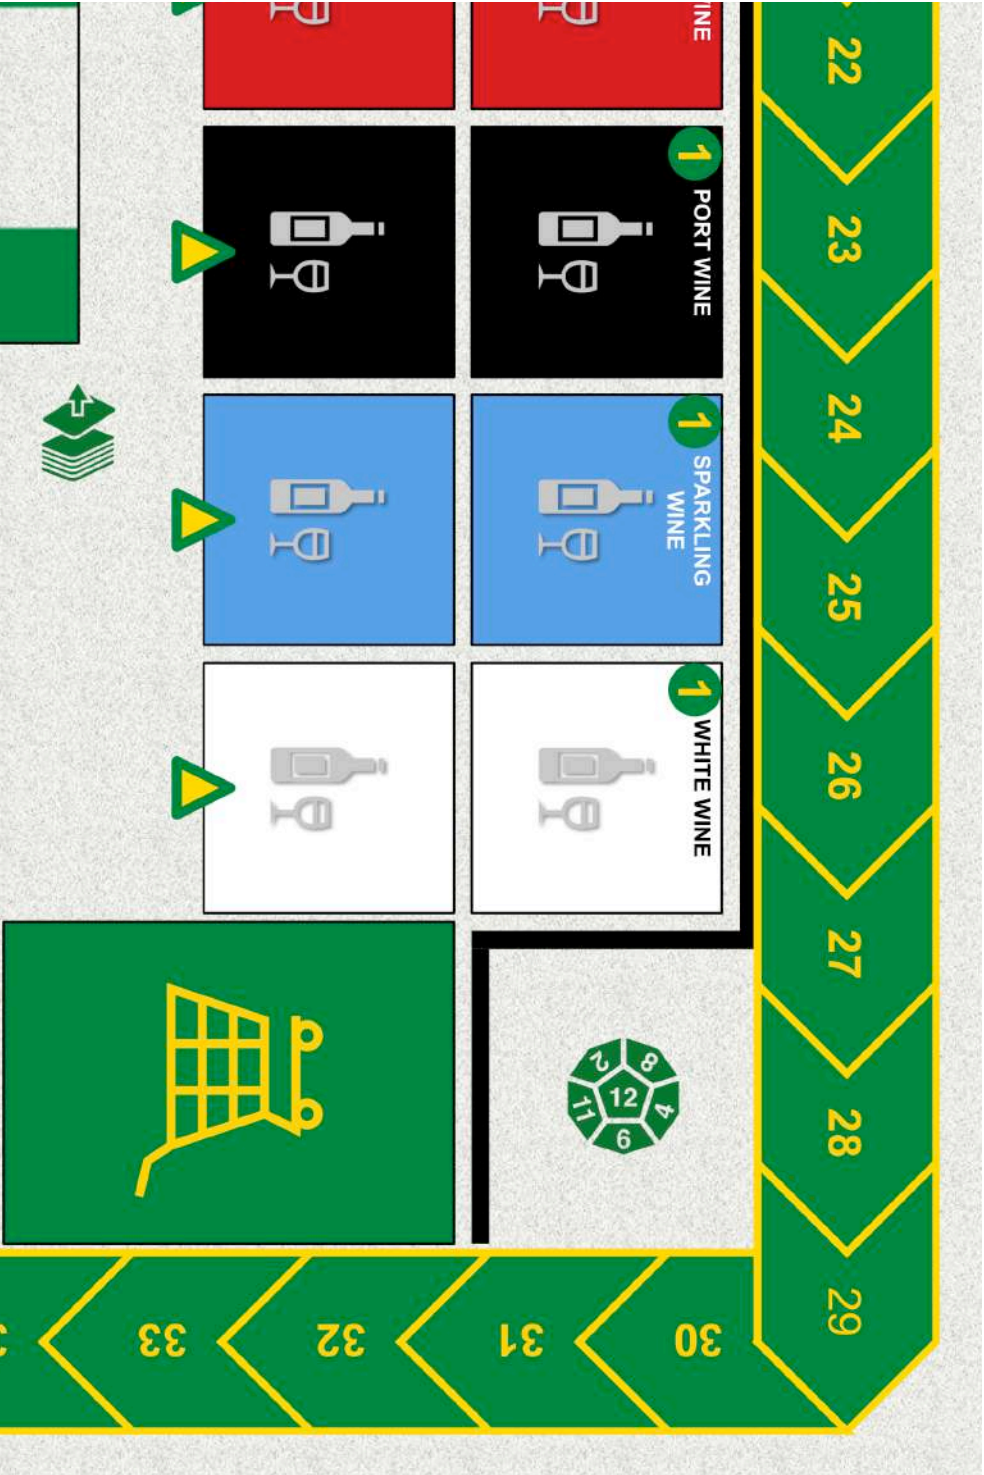

## Instructions

1. Print the following pages 2-7 single-sided and 8-17 double-sided on thick paper
  - 2-7: Game board (1)
  - 8-9: Job cards (7, print 1 set per player)
  - 10-17: Customer cards (60)
2. Cut out the components with a sharp knife or scissors.
3. Download the rules from <http://novasuecia.se/shelf/files/Shelf%20Rules.pdf>
4. Add suitable tokens
  - 5 pairs of player discs of different colors
  - 45 cubes and 5 drops of 5 different colors
  - 1 12-sided die, 1 cylinder and 1 stick
5. Enjoy your game!

R	<b>1</b> SOUR BEER 	<b>1</b> STOUT 	<b>1</b> ALE 	<b>1</b> W
				
				

Below the grid, three small green triangles with yellow centers are positioned under the red, black, and blue columns respectively.

## STOCK

- ✓ 2 liquor/4 wine/8 beer to stock
- ✓ Max 1 item per color & place
- ✓ Take 1st customer in line
- ✓ Roll die (12 = spillage)

## FILL

- ✓ Run 6 fills from buffer/stock (beer=1, wine=2, liquor=3)
- ✓ Take 1st customer in line
- ✓ Roll die (12 = spillage)