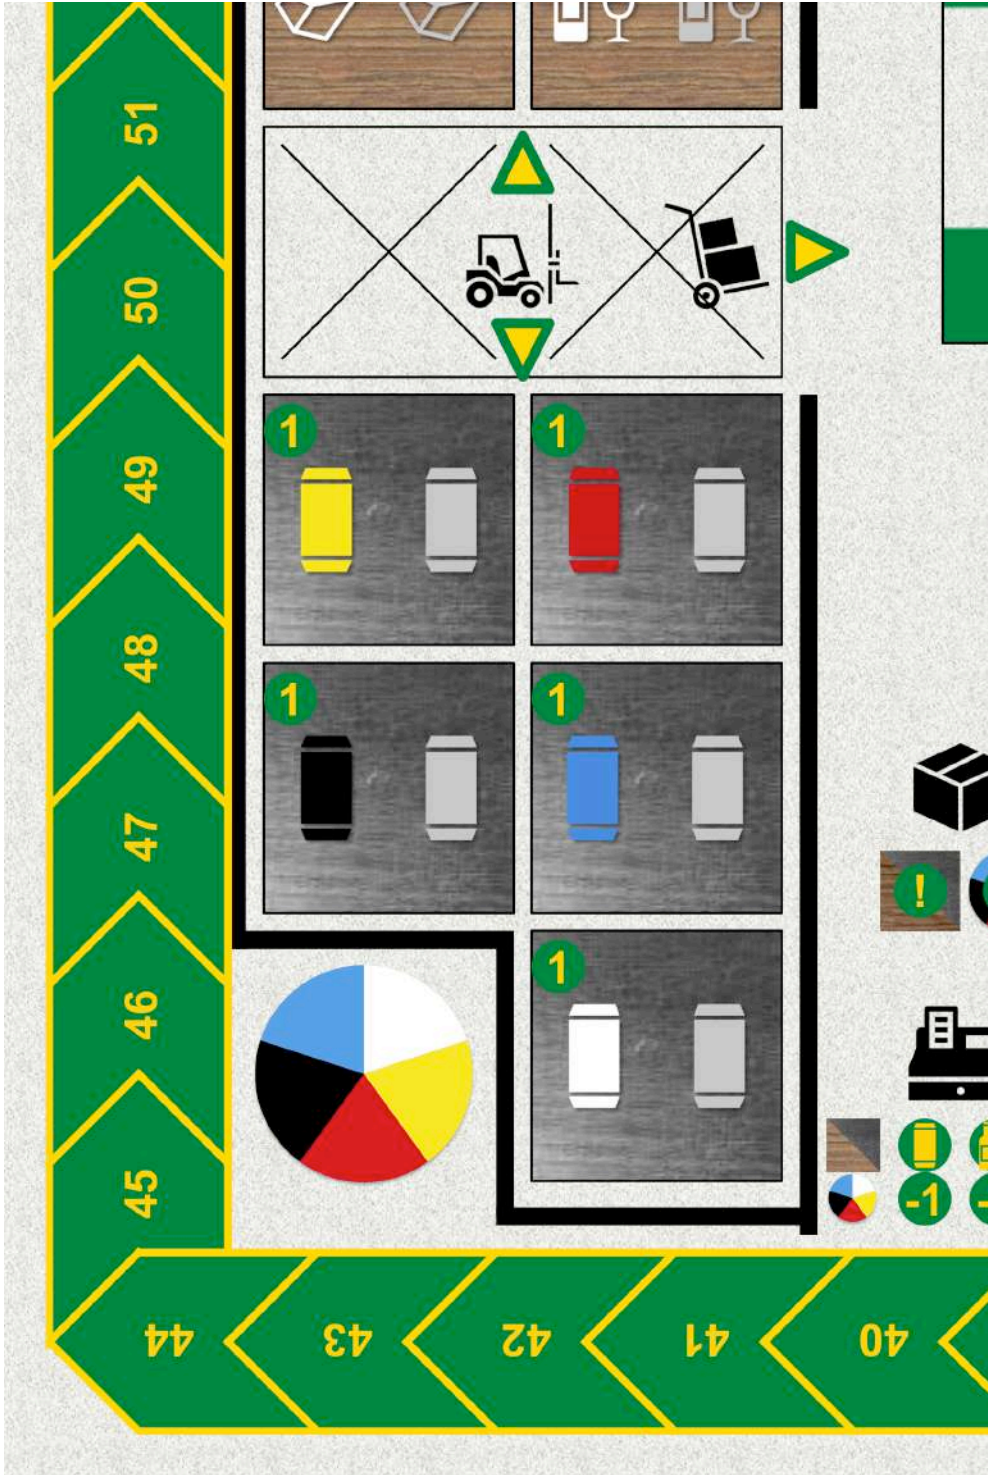

## Instructions

1. Print the following pages 2-7 single-sided and 8-17 double-sided on thick paper
  - 2-7: Game board (1)
  - 8-9: Job cards (7, print 1 set per player)
  - 10-17: Customer cards (60)
2. Cut out the components with a sharp knife or scissors.
3. Download the rules from <http://novasuecia.se/shelf/files/Shelf%20Rules.pdf>
4. Add suitable tokens
  - 5 pairs of player discs of different colors
  - 45 cubes and 5 drops of 5 different colors
  - 1 12-sided die, 1 cylinder and 1 stick
5. Enjoy your game!

R	<b>1</b> SOUR BEER 	<b>1</b> STOUT 	<b>1</b> ALE 	<b>1</b> W
				
				

Below the grid, three small green triangles with yellow centers are positioned under the red, black, and blue columns respectively.

## STOCK

- ✓ 2 liquor/4 wine/8 beer to stock
- ✓ Max 1 item per color & place
- ✓ Take 1st customer in line
- ✓ Roll die (12 = spillage)