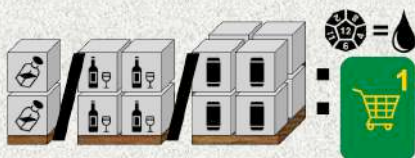

R	<b>1</b> SOUR BEER 	<b>1</b> STOUT 	<b>1</b> ALE 	<b>1</b> W
				
				

Below the grid, three small green triangles with yellow centers are positioned under the red, black, and blue columns respectively.

## STOCK

- ✓ 2 liquor/4 wine/8 beer to stock
- ✓ Max 1 item per color & place
- ✓ Take 1st customer in line
- ✓ Roll die (12 = spillage)

## FILL

- ✓ Run 6 fills from buffer/stock (beer=1, wine=2, liquor=3)
- ✓ Take 1st customer in line
- ✓ Roll die (12 = spillage)