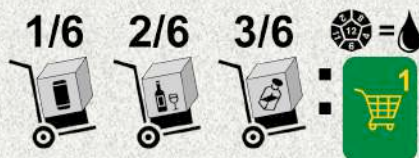

R	<b>1</b> SOUR BEER 	<b>1</b> STOUT 	<b>1</b> ALE 	<b>1</b> W
				
				

Below the grid, three small green triangles with yellow centers are positioned under the red, black, and blue columns respectively.

## STOCK

- ✓ 2 liquor/4 wine/8 beer to stock
- ✓ Max 1 item per color & place
- ✓ Take 1st customer in line
- ✓ Roll die (12 = spillage)

## FILL

- ✓ Run 6 fills from buffer/stock (beer=1, wine=2, liquor=3)
- ✓ Take 1st customer in line
- ✓ Roll die (12 = spillage)