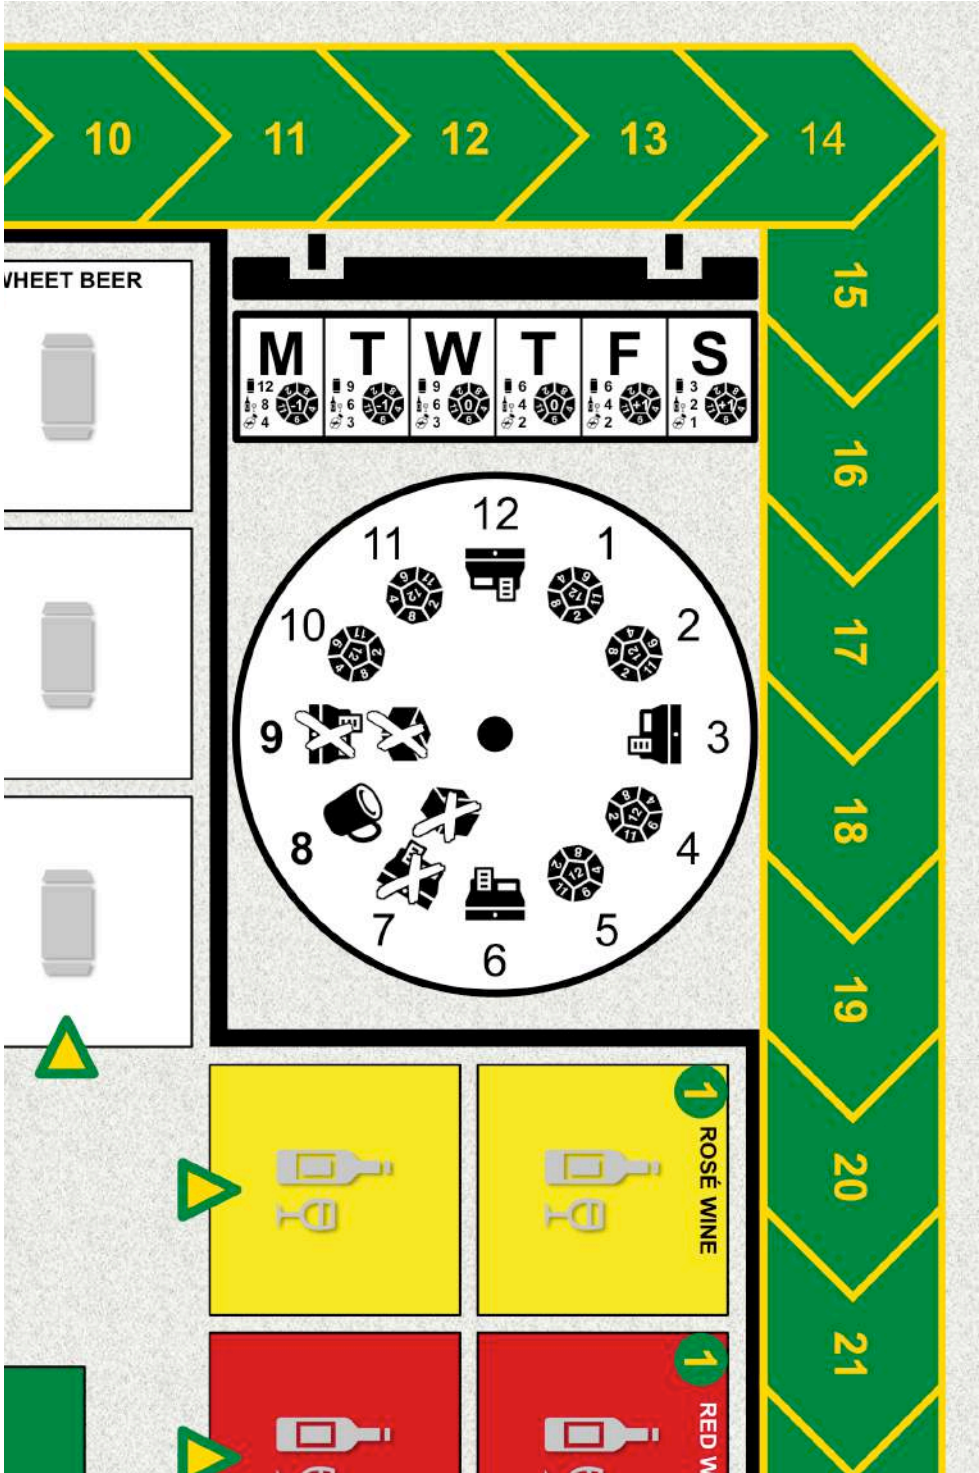

## Instructions

1. Print the following pages 2-7 single-sided and 8-17 double-sided on thick paper
  - 2-7: Game board (1)
  - 8-9: Job cards (7, print 1 set per player)
  - 10-17: Customer cards (60)
2. Cut out the components with a sharp knife or scissors.
3. Download the rules from <http://novasuecia.se/shelf/files/Shelf%20Rules.pdf>
4. Add suitable tokens
  - 5 pairs of player discs of different colors
  - 45 cubes and 5 drops of 5 different colors
  - 1 12-sided die, 1 cylinder and 1 stick
5. Enjoy your game!

R	<b>1</b> SOUR BEER 	<b>1</b> STOUT 	<b>1</b> ALE 	<b>1</b> W
				
				

Below the grid, three small green triangles with yellow centers are positioned under the red, black, and blue columns respectively.

## STOCK

- ✓ 2 liquor/4 wine/8 beer to stock
- ✓ Max 1 item per color & place
- ✓ Take 1st customer in line
- ✓ Roll die (12 = spillage)