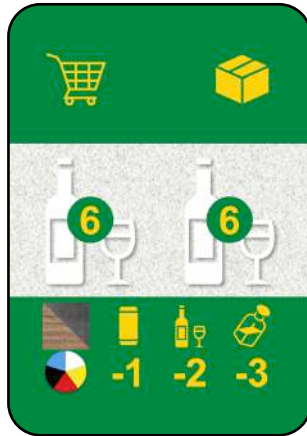

## SUPERVISOR

- ✓ Repeat the top job in any opponent's discard pile

Shopping cart icon      Box icon

3   3   6

-1   -2   -3

Shopping cart icon      Box icon

3   3   6

-1   -2   -3