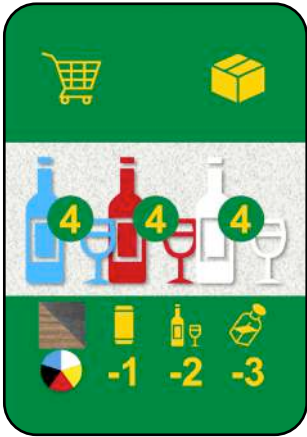

## SUPERVISOR

- ✓ Repeat the top job in any opponent's discard pile

Shopping cart icon      Box icon

3   3   6

-1   -2   -3

Shopping cart icon      Box icon

3   3   6

-1   -2   -3