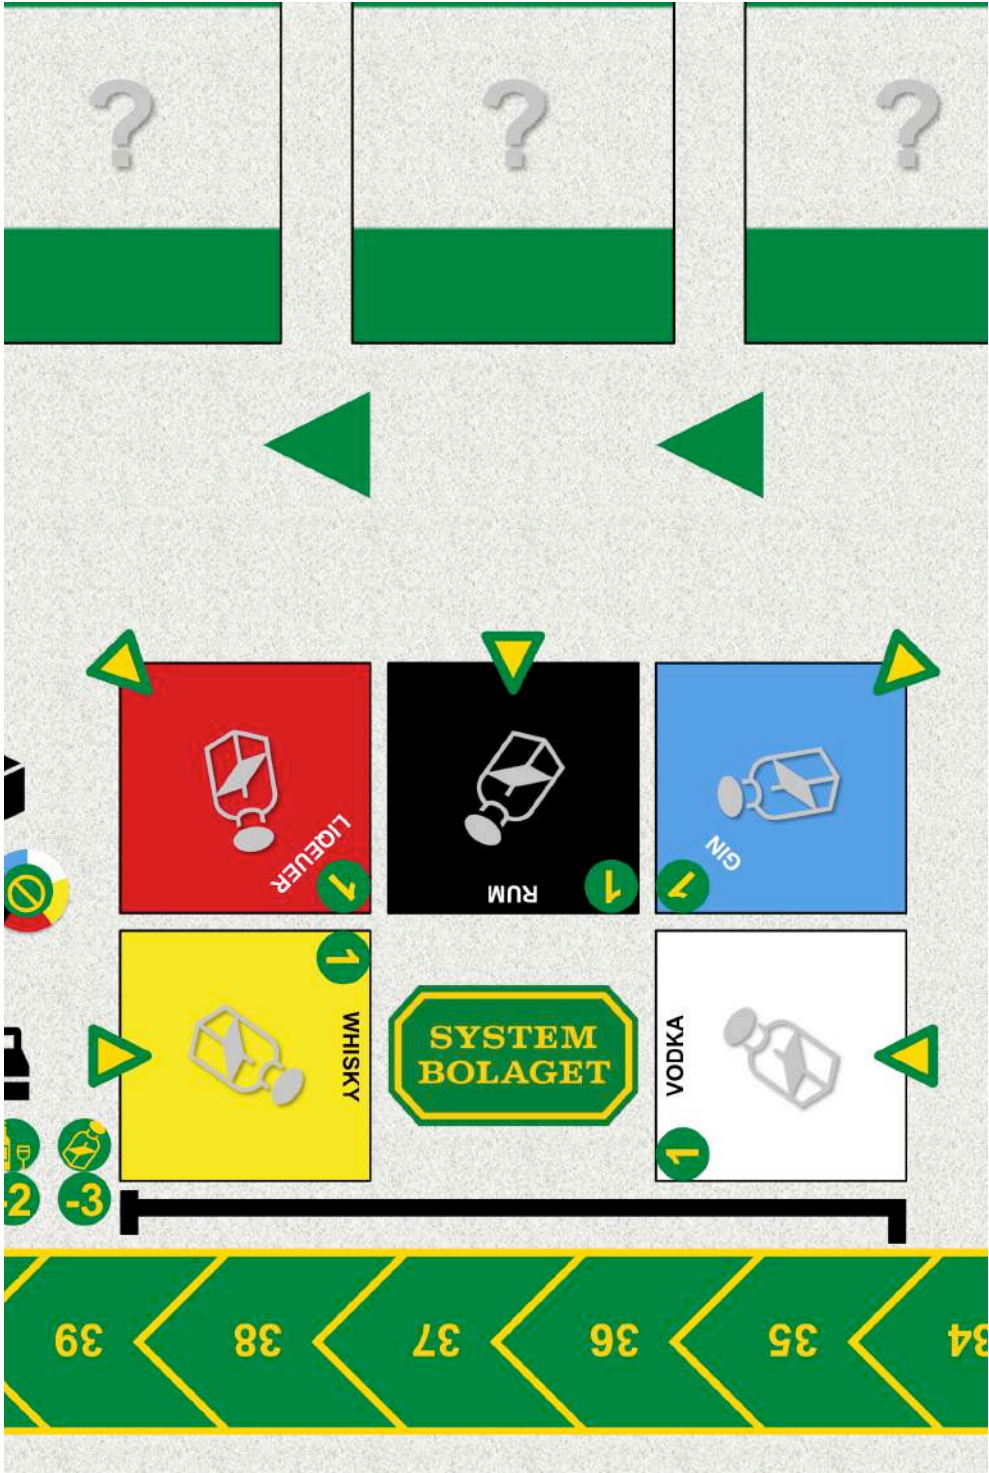

## Instructions

1. Print the following pages 2-7 single-sided and 8-17 double-sided on thick paper
  - 2-7: Game board (1)
  - 8-9: Job cards (7, print 1 set per player)
  - 10-17: Customer cards (60)
2. Cut out the components with a sharp knife or scissors.
3. Download the rules from <http://novasuecia.se/shelf/files/Shelf%20Rules.pdf>
4. Add suitable tokens
  - 5 pairs of player discs of different colors
  - 45 cubes and 5 drops of 5 different colors
  - 1 12-sided die, 1 cylinder and 1 stick
5. Enjoy your game!

R	<b>1</b> SOUR BEER 	<b>1</b> STOUT 	<b>1</b> ALE 	<b>1</b> W
				
				

Below the grid, three small green triangles with yellow centers are positioned under the red, black, and blue columns respectively.

## STOCK

- ✓ 2 liquor/4 wine/8 beer to stock
- ✓ Max 1 item per color & place
- ✓ Take 1st customer in line
- ✓ Roll die (12 = spillage)