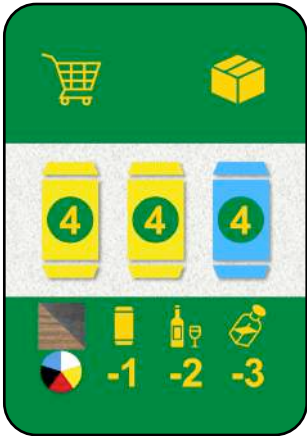

## SUPERVISOR

- ✓ Repeat the top job in any opponent's discard pile

Shopping cart icon      Box icon

3   3   6

-1   -2   -3

Shopping cart icon      Box icon

3   3   6

-1   -2   -3