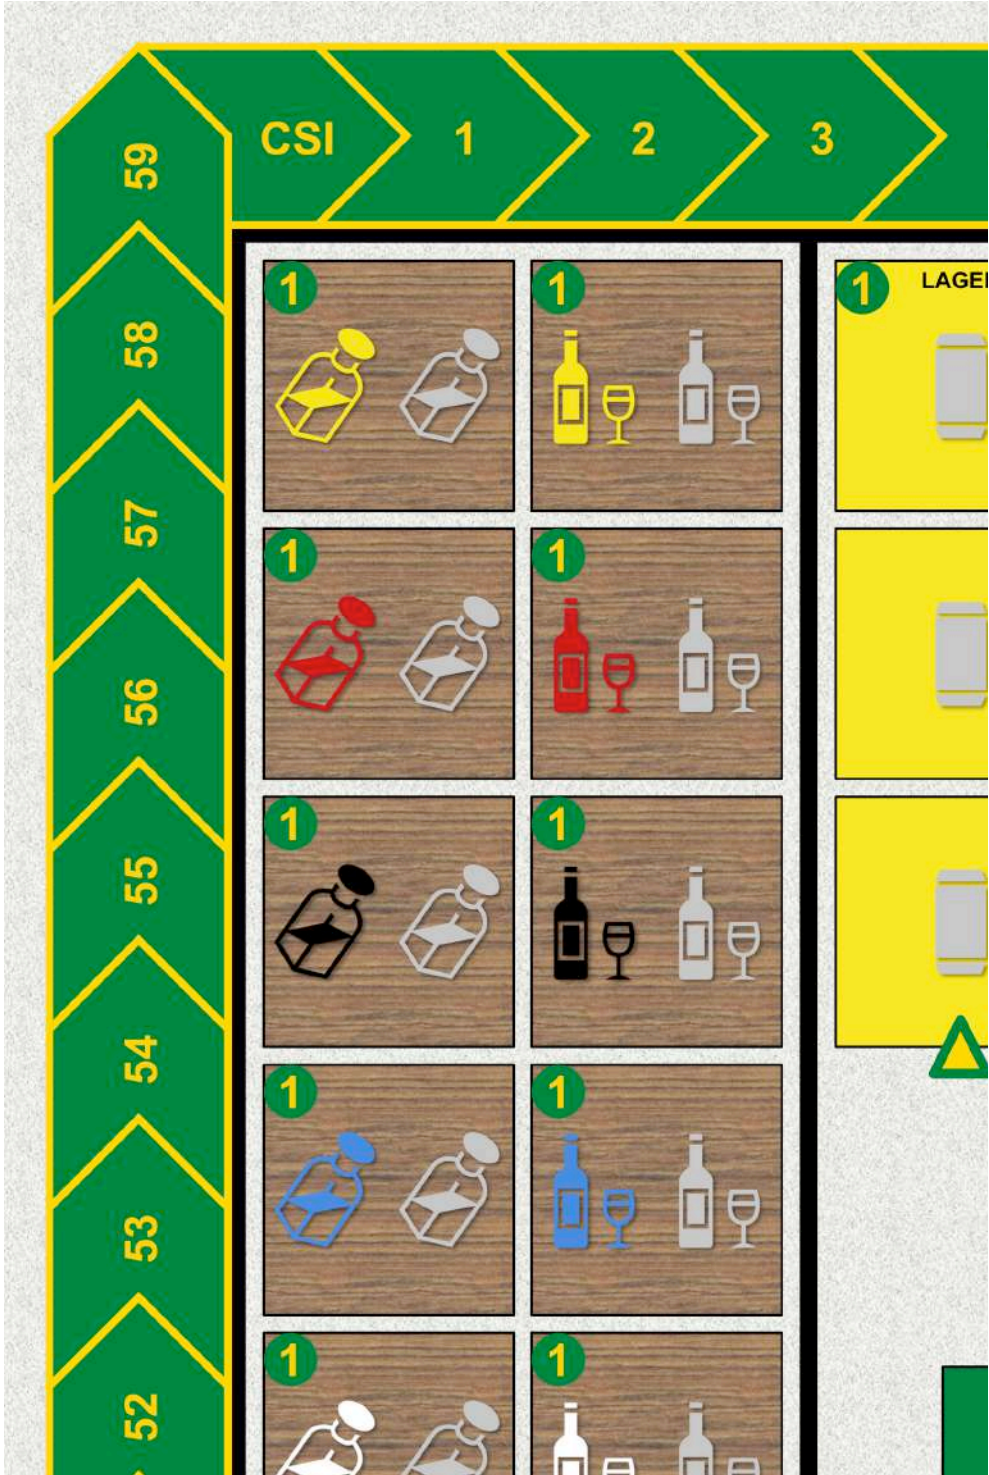

# ON SHELF

## Instructions

1. Print the following pages 2-7 single-sided and 8-17 double-sided on thick paper
  - 2-7: Game board (1)
  - 8-9: Job cards (7, print 1 set per player)
  - 10-17: Customer cards (60)
2. Cut out the components with a sharp knife or scissors.
3. Download the rules from <http://novasuecia.se/shelf/files/Shelf%20Rules.pdf>
4. Add suitable tokens
  - 5 pairs of player discs of different colors
  - 45 cubes and 5 drops of 5 different colors
  - 1 12-sided die, 1 cylinder and 1 stick
5. Enjoy your game!

R	<b>1</b> SOUR BEER 	<b>1</b> STOUT 	<b>1</b> ALE 	<b>1</b> W
				
				

Below the grid, three small green triangles with yellow centers are positioned under the red, black, and blue columns respectively.

## STOCK

- ✓ 2 liquor/4 wine/8 beer to stock
- ✓ Max 1 item per color & place
- ✓ Take 1st customer in line
- ✓ Roll die (12 = spillage)