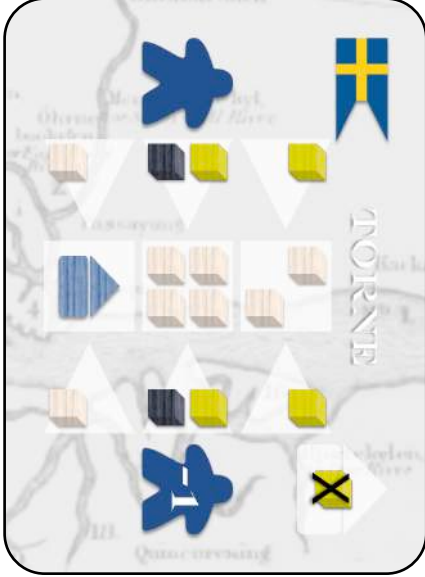

Nova Suecia[©] - Print & Play

Instructions

1. Print the following pages 2-15 double-sided on thick paper
 - 2-7: Districts, Governor, Captain
 - 8-9: Letters
 - 10-11: Markets
 - 12-13: Rivers
 - 14-15: Thaler, Seals
2. Add suitable tokens
 - 12 houses
 - 36 meeples
 - 120 cubes (12 yellow, 12 black, 18 white, 12 green, 18 purple, 18 red, 12 blue, and 18 orange)
3. Cut out the components with a sharp knife or scissors
4. Download the rules from
5. <http://novasuecia.se/files/Nova%20Suecia%202%20Rules.pdf>
6. Enjoy your game!

OVERSIDOLAND

SYEABORG

TEQURASSY

AMMANSLAND

SKUTTE

STOCKHOLM

TINICUM

MEDELPAD