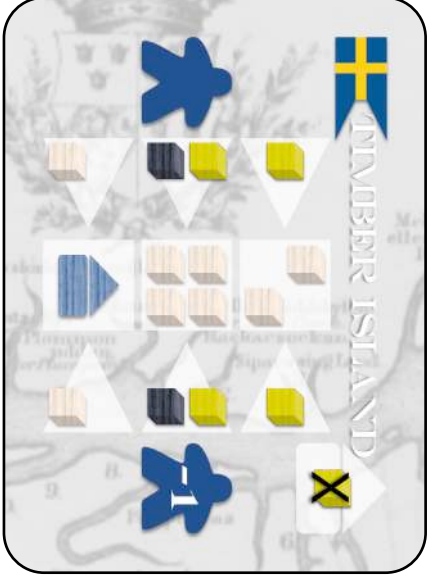

Nova Suecia[©] - Print & Play

Instructions

1. Print the following pages 2-15 double-sided on thick paper
 - 2-7: Districts, Governor, Captain
 - 8-9: Letters
 - 10-11: Markets
 - 12-13: Rivers
 - 14-15: Thaler, Seals
2. Add suitable tokens
 - 12 houses
 - 36 meeples
 - 120 cubes (12 yellow, 12 black, 18 white, 12 green, 18 purple, 18 red, 12 blue, and 18 orange)
3. Cut out the components with a sharp knife or scissors
4. Download the rules from
5. <http://novasuecia.se/files/Nova%20Suecia%202%20Rules.pdf>
6. Enjoy your game!

OVERSIDOLAND

SYEABORG

TEQURASSY

AMMANSLAND

SKUTTE

STOCKHOLM

TINICUM

MEDELPAD