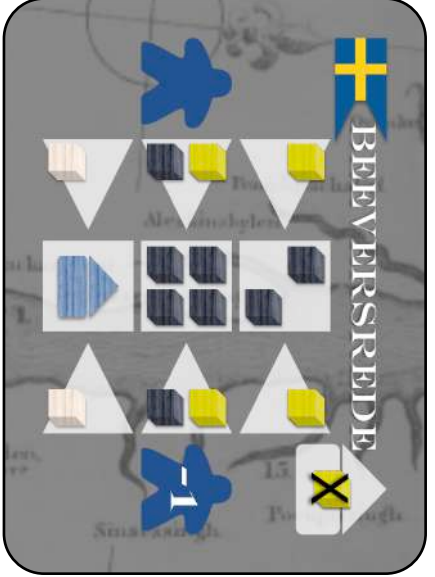

Nova Suecia[©] - Print & Play

Instructions

1. Print the following pages 2-15 double-sided on thick paper
 - 2-7: Districts, Governor, Captain
 - 8-9: Letters
 - 10-11: Markets
 - 12-13: Rivers
 - 14-15: Thaler, Seals
2. Add suitable tokens
 - 12 houses
 - 36 meeples
 - 120 cubes (12 yellow, 12 black, 18 white, 12 green, 18 purple, 18 red, 12 blue, and 18 orange)
3. Cut out the components with a sharp knife or scissors
4. Download the rules from
5. <http://novasuecia.se/files/Nova%20Suecia%202%20Rules.pdf>
6. Enjoy your game!

OVERSIDOLAND

SYEABORG

TEQURASSY

AMMANSLAND

SKUTTE

STOCKHOLM

TINICUM

MEDELPAD