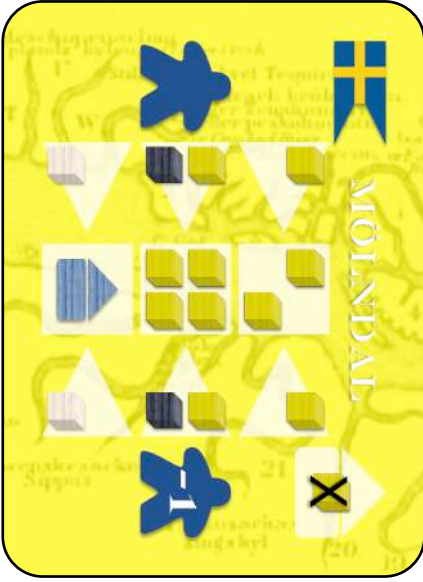

Nova Suecia[©] - Print & Play

Instructions

1. Print the following pages 2-15 double-sided on thick paper
 - 2-7: Districts, Governor, Captain
 - 8-9: Letters
 - 10-11: Markets
 - 12-13: Rivers
 - 14-15: Thaler, Seals
2. Add suitable tokens
 - 12 houses
 - 36 meeples
 - 120 cubes (12 yellow, 12 black, 18 white, 12 green, 18 purple, 18 red, 12 blue, and 18 orange)
3. Cut out the components with a sharp knife or scissors
4. Download the rules from
5. <http://novasuecia.se/files/Nova%20Suecia%202%20Rules.pdf>
6. Enjoy your game!

OVERSIDOLAND

SYEABORG

TEQURASSY

AMMANSLAND

SKUTTE

STOCKHOLM

TINICUM

MEDELPAD