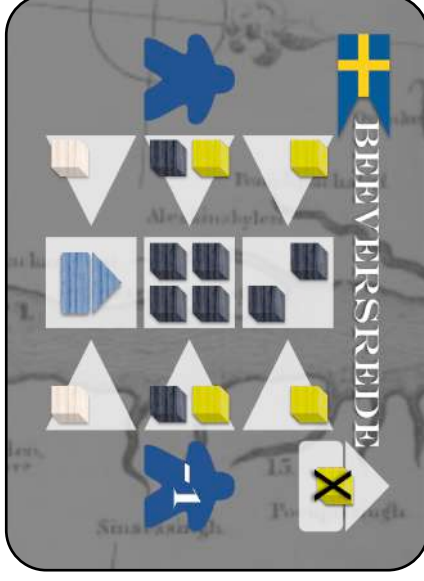

Nova Suecia® - *Print & Play*

Instructions

1. Print the following pages 2-15 double-sided on thick paper
 - 2-7: Districts, Governor, Captain
 - 8-9: Letters
 - 10-11: Markets
 - 12-13: Rivers
 - 14-15: Thaler, Seals
2. Add suitable tokens
 - 12 houses
 - 36 meeples
 - 120 cubes (12 yellow, 12 black, 18 white, 12 green, 18 purple, 18 red, 12 blue, and 18 orange)
3. Cut out the components with a sharp knife or scissors
4. Download the rules from
5. <http://novasuecia.se/files/Nova%20Suecia%20%20Rules.pdf>
6. Enjoy your game!

OVERSIDOLAND

SYEABORG

TEQUIRASSY

AMMANSIAND

SKUTNE

SPOCKHOLM

TINICUM

MEDELPAD